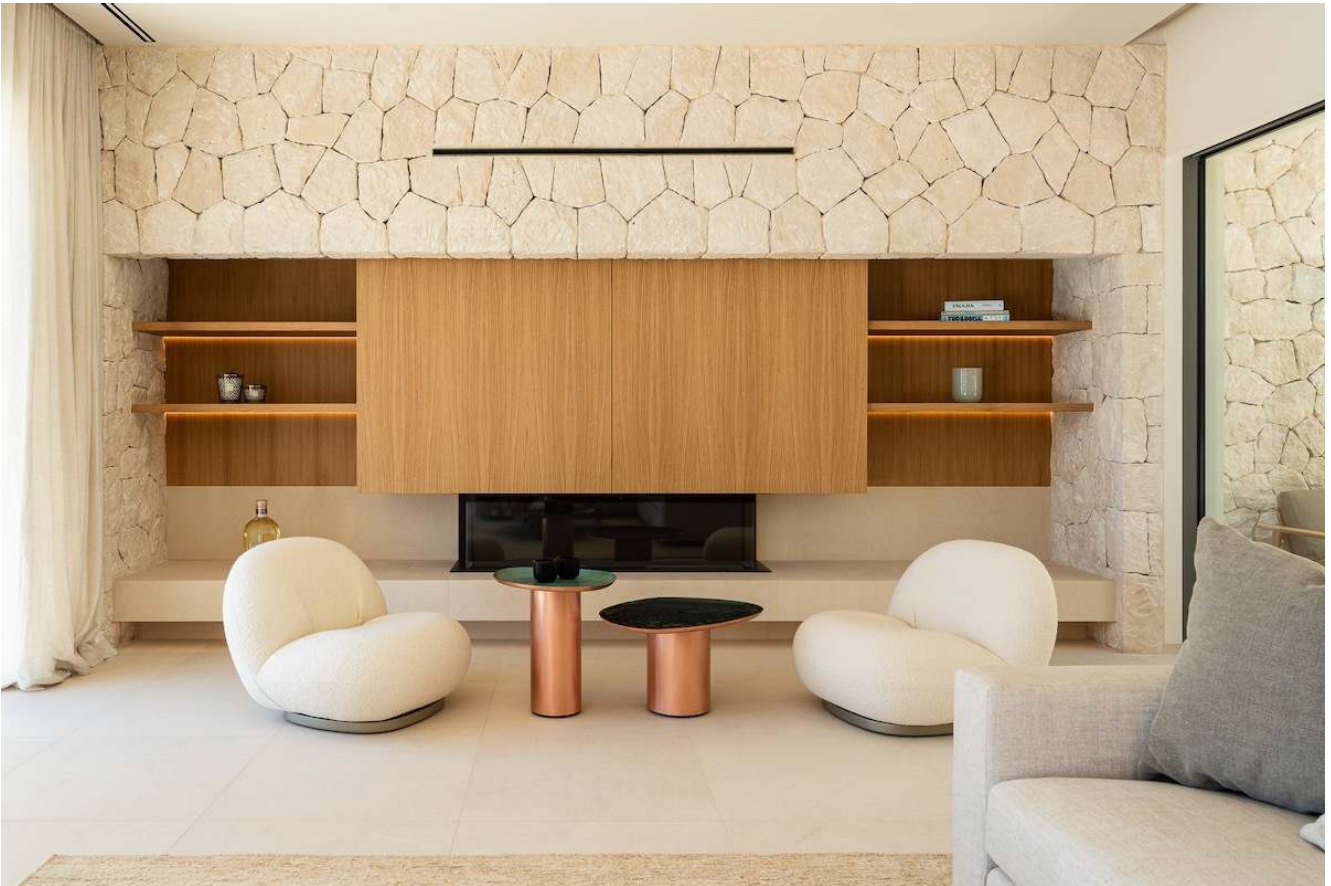

V-520

bconnected®